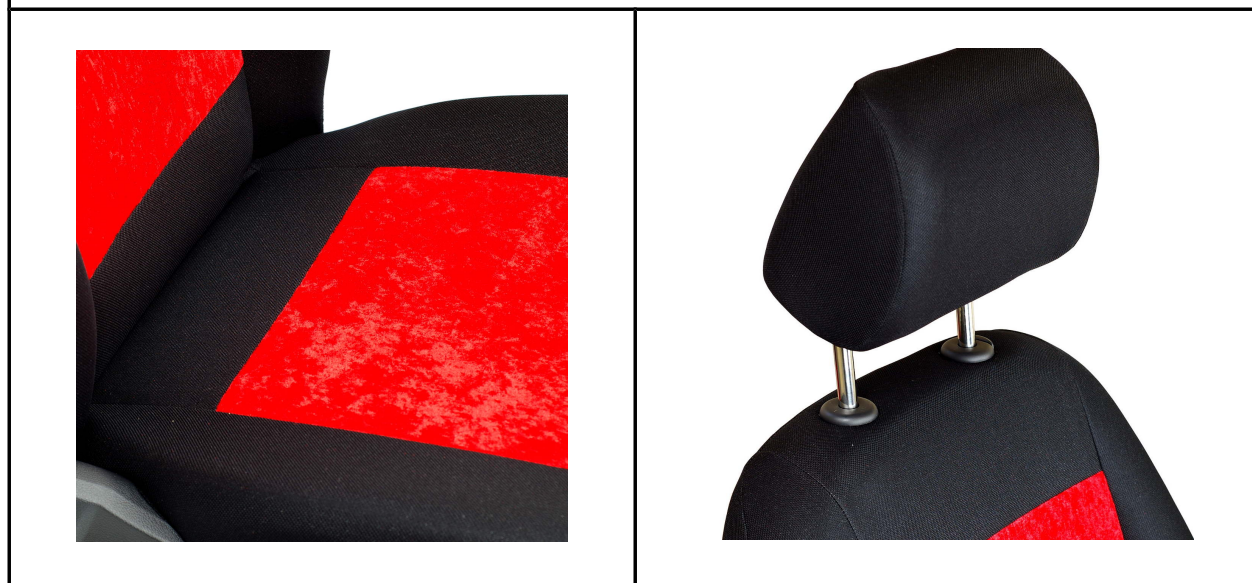

TYPE	UNIVERSAL CAR SEAT COVERS
COLOR	BLACK
TRIMMING	RED SHINE VELOUR

VARIANT	CODE	EAN
FULL SET S	US026	5903018630267
FULL SET L	UL027	5903018630274
FRONT (2 PCS.)	U2028	5903018630281
FRONT (1 PCS.)	U1029	5903018630298